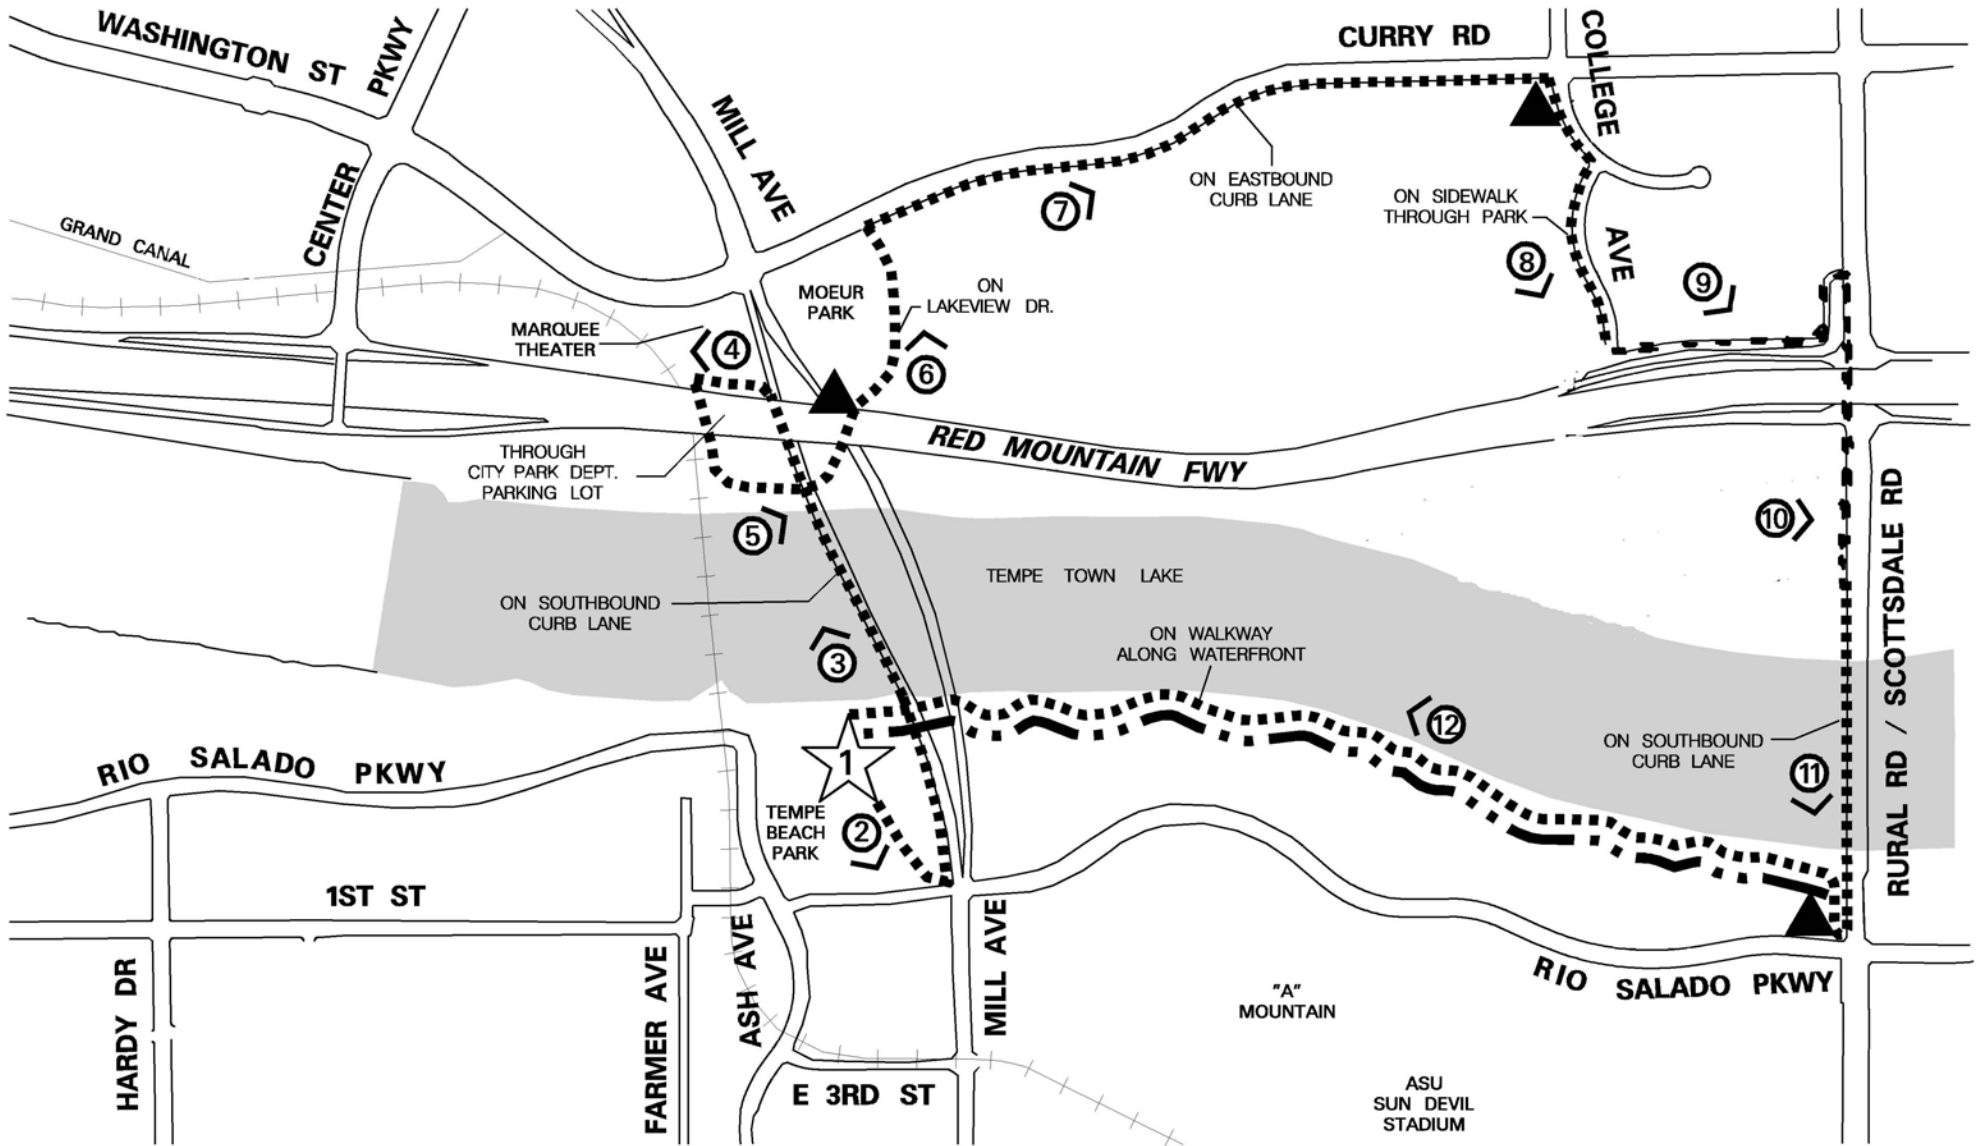

# JDRF WALK ROUTE MAP

= START AND FINISH (TEMPE BEACH PARK)

= AID STATION

= DIRECTION OF WALK AND SEQUENCE

= WALK ROUTE

= 1.5 MILE FUN WALK