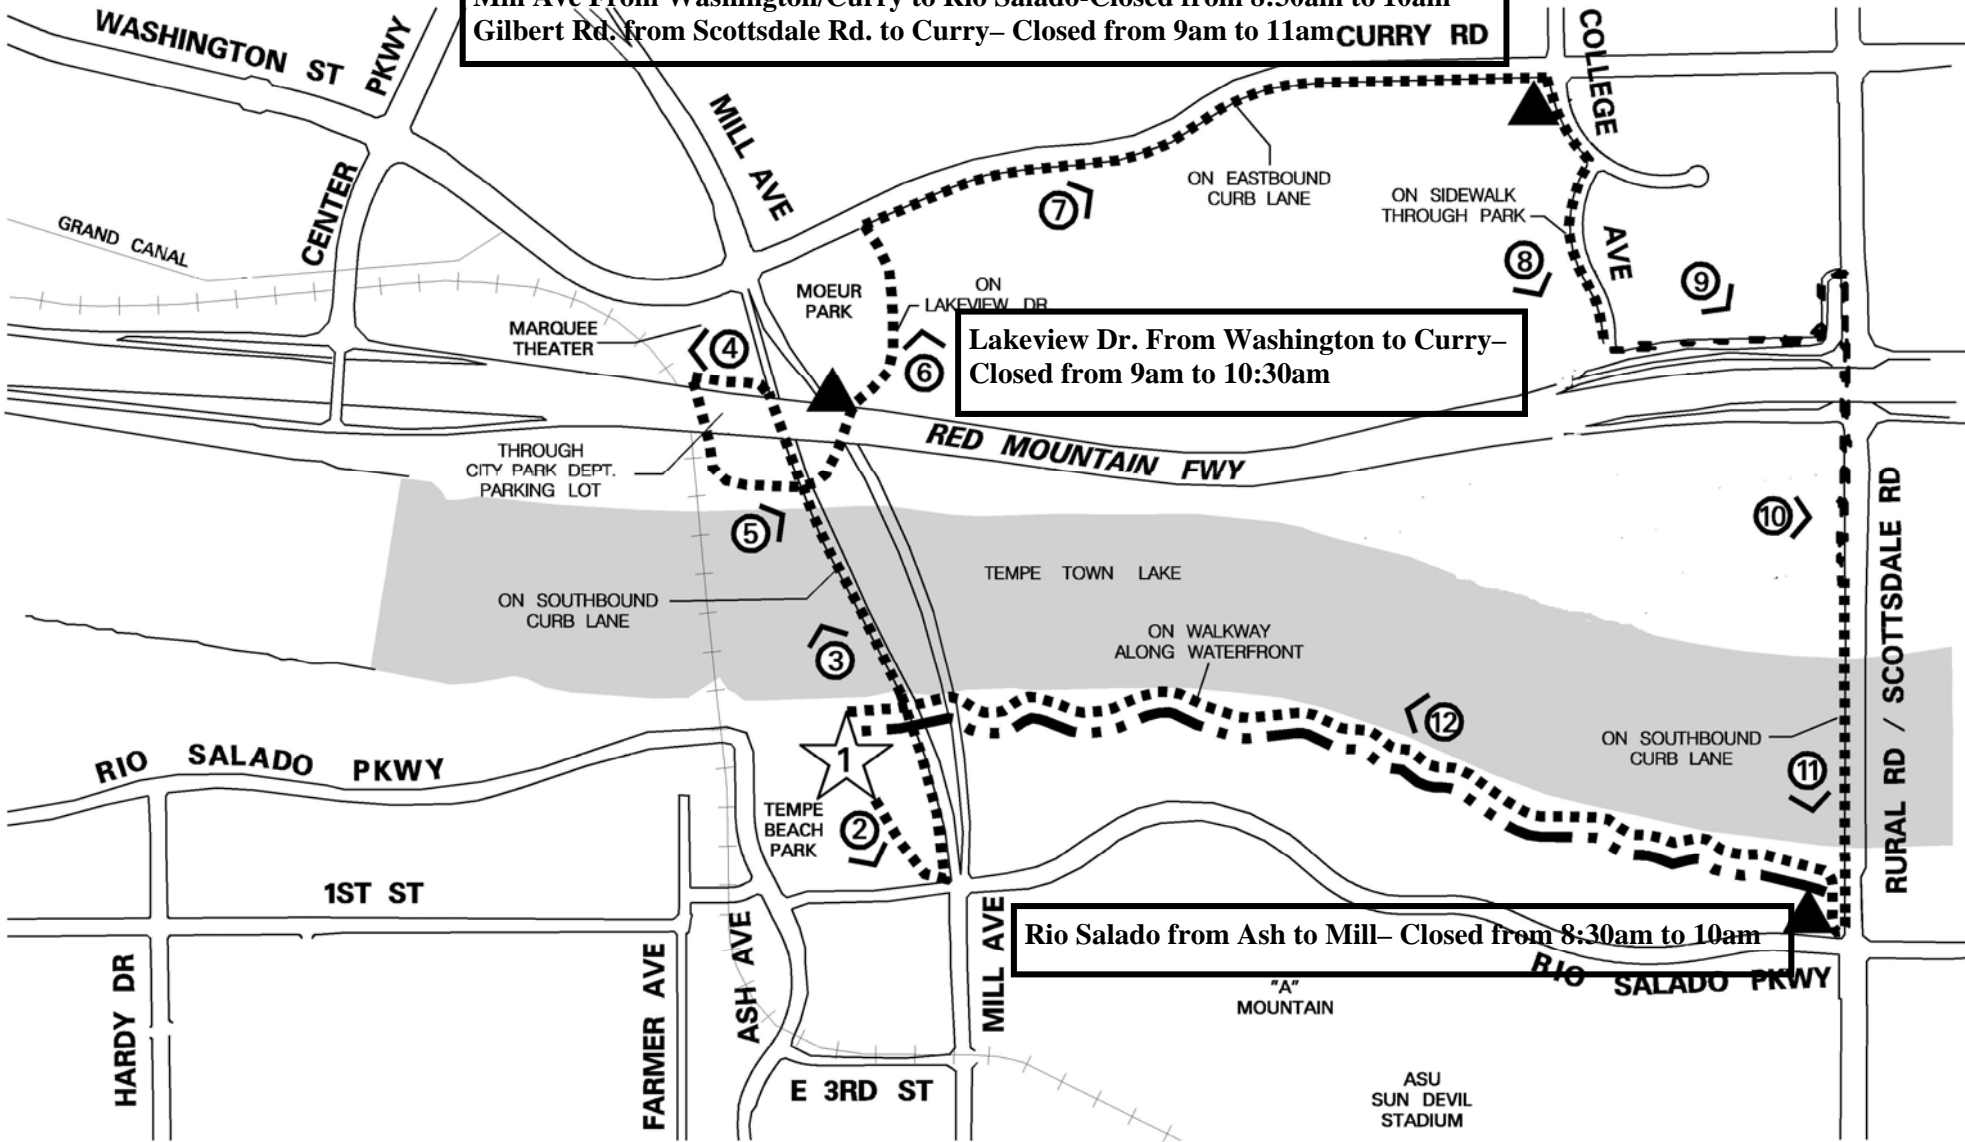

JDRF WALK ROUTE MAP

Mill Ave From Washington/Curry to Rio Salado-Closed from 8:30am to 10am
Gilbert Rd. from Scottsdale Rd. to Curry- Closed from 9am to 11am

**Lakeview Dr. From Washington to Curry-
 Closed from 9am to 10:30am**

Rio Salado from Ash to Mill- Closed from 8:30am to 10am

-  = START AND FINISH (TEMPE BEACH PARK)
-  = DIRECTION OF WALK AND SEQUENCE

 = AID STATION

 = WALK ROUTE

 = 1.5 MILE FUN WALK